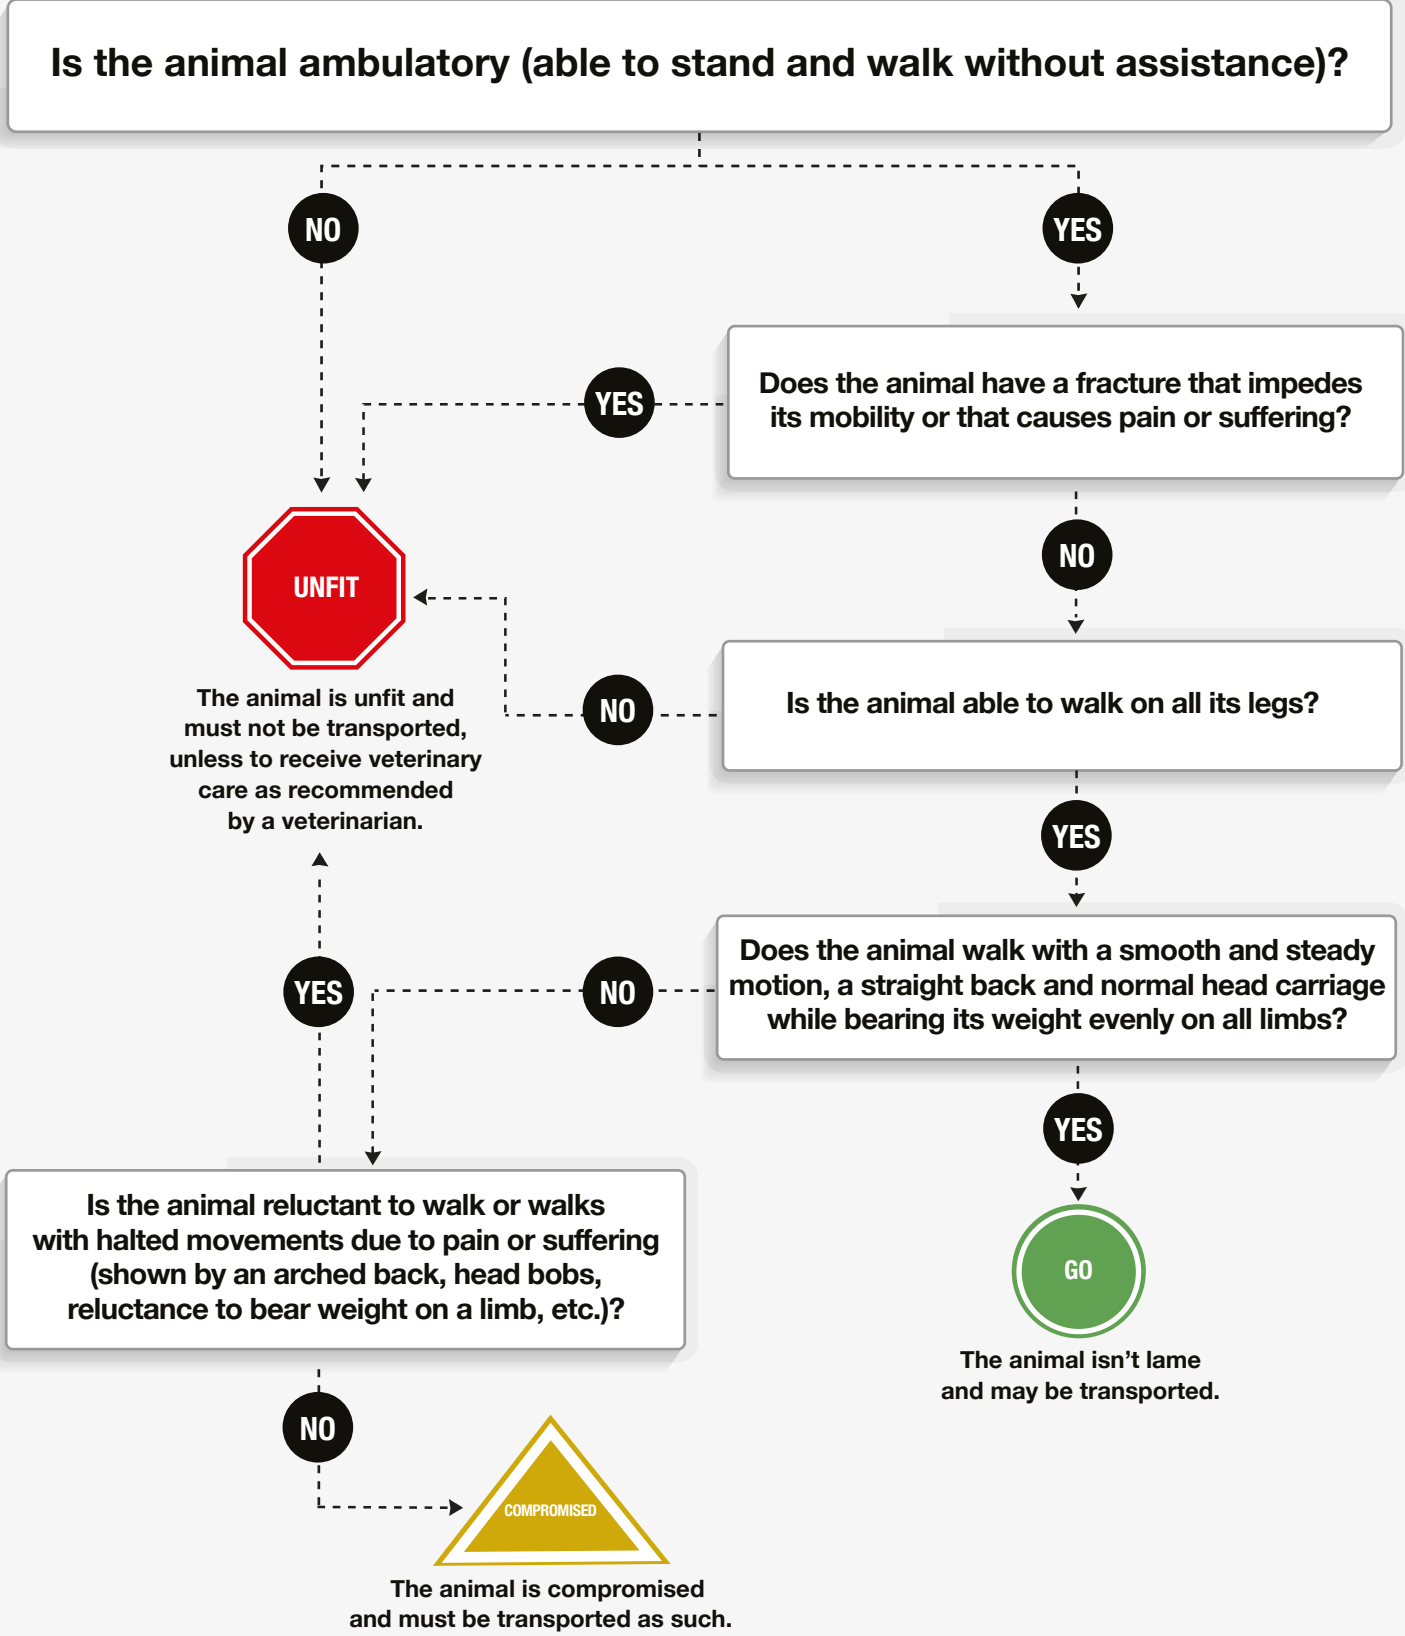

ASSESSING LAMENESS FOR TRANSPORT

ANYONE TRANSPORTING AN ANIMAL IN CANADA MUST MEET SPECIFIC REQUIREMENTS TO MAKE SURE THE ANIMAL IS FIT FOR THE INTENDED JOURNEY

DEFINITIONS

UNFIT

An **unfit** animal can only be transported (with special provisions) directly to a place to receive veterinary care and under the recommendation of a veterinarian.

COMPROMISED

A **compromised** animal can only be transported (with special provisions) directly for slaughter or to a place to receive care for its condition. It can't be transported to an assembly centre or auction market.

REQUIREMENTS

Special provisions if transporting an **unfit** or **compromised** animal:

- Isolate the animal
- Load or unload the animal alone without using interior ramps
- Take special measures to prevent unnecessary suffering
- Go directly to the destination